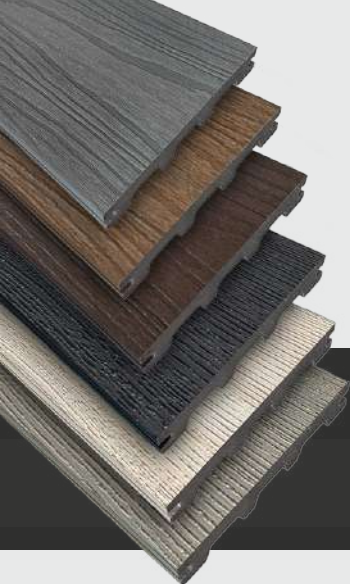

HD URBAN X

*Australia's Most Versatile
Designer Board*

OUR MOST COVETED COLOUR RANGE

ANTIQUE

BEACH SAND

CAPE GREY

ASH GREY

TEAK WOOD

DARK WOOD

Brush Grain Finish

Wood Grain Finish

OFFERS AN AFFORDABLE AND HIGH QUALITY SOLUTION FOR YOUR OUTDOOR LIVING PROJECT

The HD Urban X Collection is crafted from premium wood fibers and sustainably sourced materials. Each lightweight and durable board is protected by a dual-capped system with anti-slip technology and a double layer of anti-UV protection for superior performance under heat and sun exposure. Available in traditional woodgrain and resilient brushed grain finishes, this collection offers the perfect blend of performance and affordability, with a variety of color options to transform your outdoor space for any occasion.

Available in matching Fascia

SPECIFICATIONS:

	Length (m)	Dimensions (mm)	Boards (per 10sqm)	Optimal Span Residential	Optimal Span Commercial	Slip Rating	Fire Properties	Overhang (mm)	Weight (kg)
BOARD	5.4	138 x 23	14	350	300	P4/R10	STANDARD	50	16
FASCIA	2.7	142 x 13	NA	NA	NA	NA	NA	NA	6