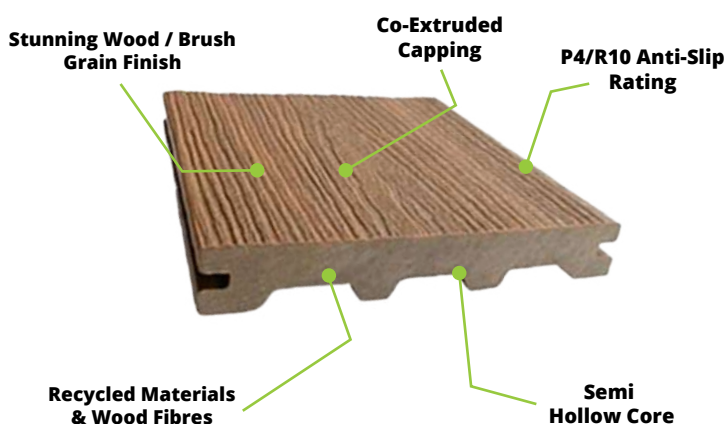

BOARD CROSS SECTION